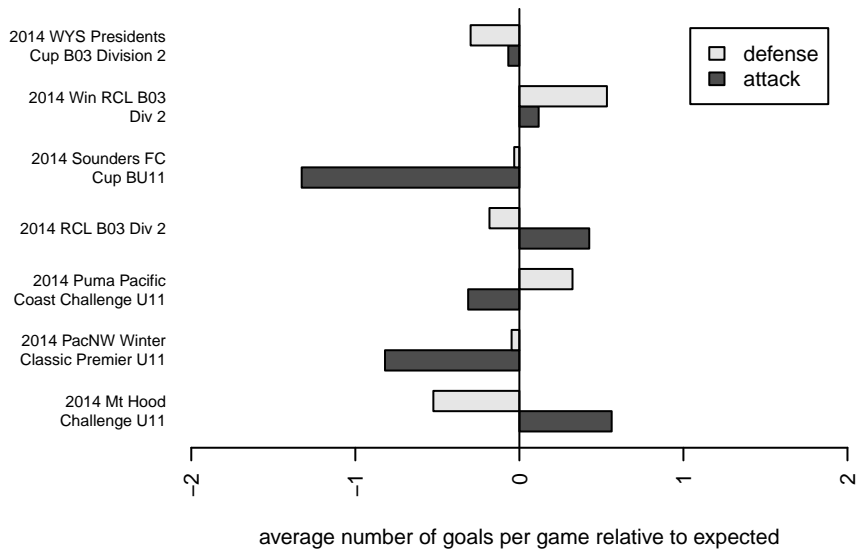

Eastside FC White B03

Eastside FC
 Preston, WA
 B03 total strength=630
 attack=0.82 defense=0.38
 fall league = RCL B03 Div 2
 spr league = Win RCL B03 Div 2

alt names used:
 Eastside FC B03 White
 10 Eastside FC White
 Eastside FC White [B03]
 Eastside FC B03 White B
 Eastside FC BU11 White
 Eastside FC B03 White B
 Eastside FC B03 White B

Venues played:
 2014 Sounders FC Cup BU11
 2014 Mt Hood Challenge U11
 2014 Puma Pacific Coast Challenge U11
 2014 RCL B03 Div 2
 2014 PacNW Winter Classic Premier U11
 2014 Win RCL B03 Div 2
 2014 WYS Presidents Cup B03 Division 2

**attack and defense variance (black dot)
relative to other teams
and top 10 in region**

**attack and defense rating
relative to others at age
and all opponents in last 13 months**

Performance relative to 13 month average