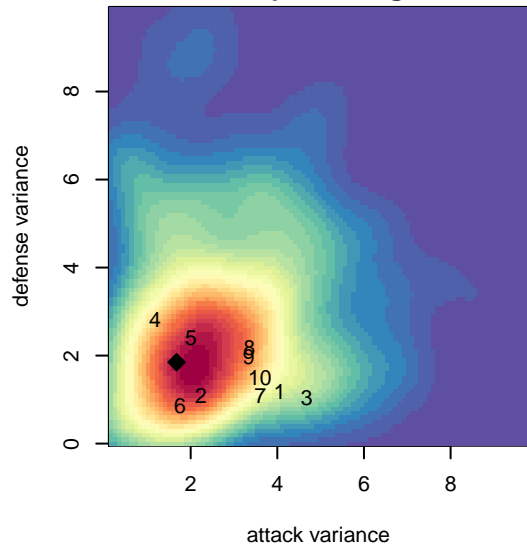

Eastside FC White B03

Eastside FC
 Preston, WA
 B03 total strength=630
 attack=0.82 defense=0.38
 fall league = RCL B03 Div 2
 spr league = Win RCL B03 Div 2

alt names used:
 Eastside FC B03 White
 10 Eastside FC White
 Eastside FC White [B03]
 Eastside FC B03 White B
 Eastside FC BU11 White
 Eastside FC B03 White B
 Eastside FC B03 White B

**attack and defense variance (black dot)
relative to other teams
and top 10 in region**

**attack and defense rating
relative to others at age
and all opponents in last 13 months**

Performance relative to 13 month average