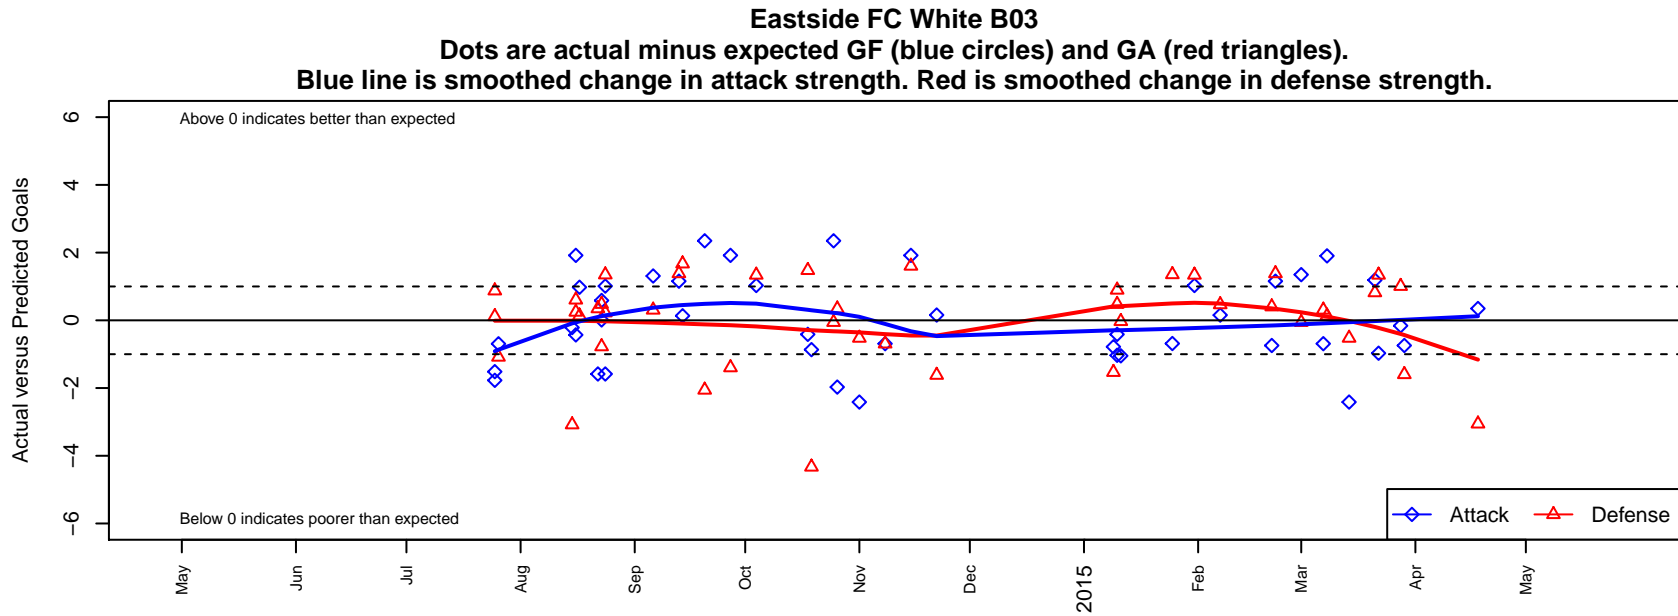

Eastside FC White B03

Eastside FC
 Preston, WA
 B03 total strength=630
 attack=0.82 defense=0.38
 fall league = RCL B03 Div 2
 spr league = Win RCL B03 Div 2

alt names used:
 Eastside FC B03 White
 10 Eastside FC White
 Eastside FC White [B03]
 Eastside FC B03 White B
 Eastside FC BU11 White
 Eastside FC B03 White B
 Eastside FC B03 White B

**attack and defense variance (black dot)
relative to other teams
and top 10 in region**

**attack and defense rating
relative to others at age
and all opponents in last 13 months**

Performance relative to 13 month average