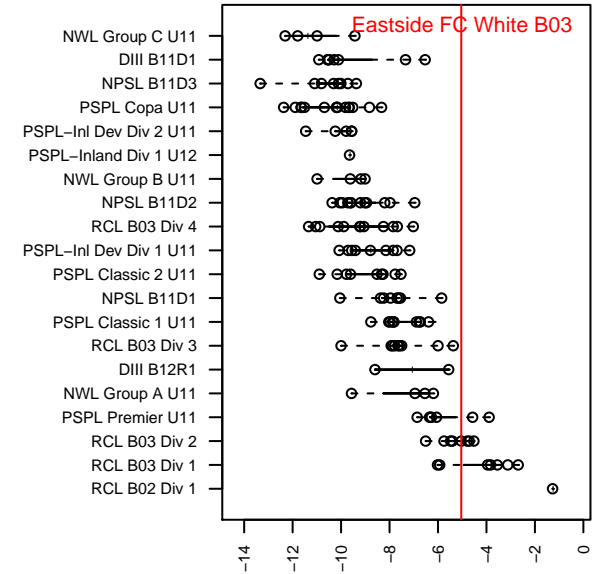

Eastside FC White B03

Eastside FC
 Preston, WA
 B03 total strength=630
 attack=0.82 defense=0.38
 fall league = RCL B03 Div 2
 spr league = Win RCL B03 Div 2

alt names used:
 Eastside FC B03 White
 10 Eastside FC White
 Eastside FC White [B03]
 Eastside FC B03 White B
 Eastside FC BU11 White
 Eastside FC B03 White B
 Eastside FC B03 White B

**attack and defense variance (black dot)
relative to other teams
and top 10 in region**

**attack and defense rating
relative to others at age
and all opponents in last 13 months**

Performance relative to 13 month average